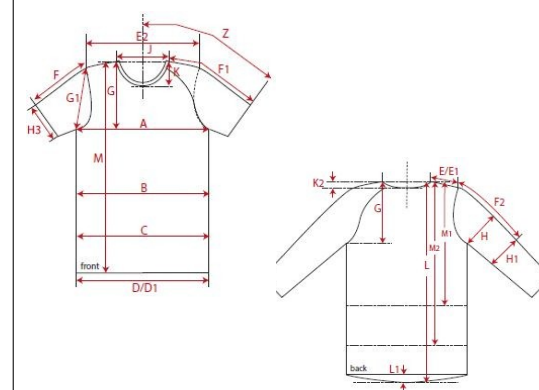

DATE

14-09-2016

SIGNATURE

AM

Fertigmaße in cm für Größe measurements in cm for size	CODE	TOLERANCE (+/-)	XS	IS	S	IS	M	IS	L	IS	XL	IS	XXL	IS	3XL	IS	4XL	IS	5XL	IS	6XL	IS	
front length from HSP	M	1			76.00		78.00		80.00		82.00		84.00										
1/2 chest width	A	1			57.50		60.00		62.50		65.00		68.50										
shoulder to shoulder	E2	1			54.50		57.00		59.50		62.00		64.50										
sleeve length from shoulder (set in)	F	1			21.00		22.00		23.00		24.00		25.00										